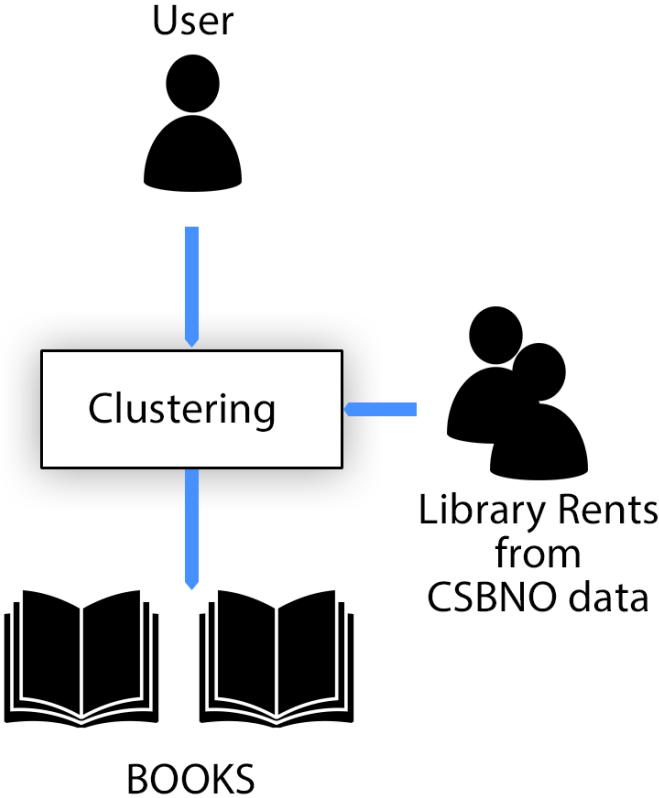

Library Discovery Graph

NSFW Group
Alessandro Tundo
Davide Ginelli
Cezar Sas

Tech stack

Recommendation

Recommendation

OPAC Integration

Using OPAC API we can retrieve the following information:

- Availability & Status
- Location