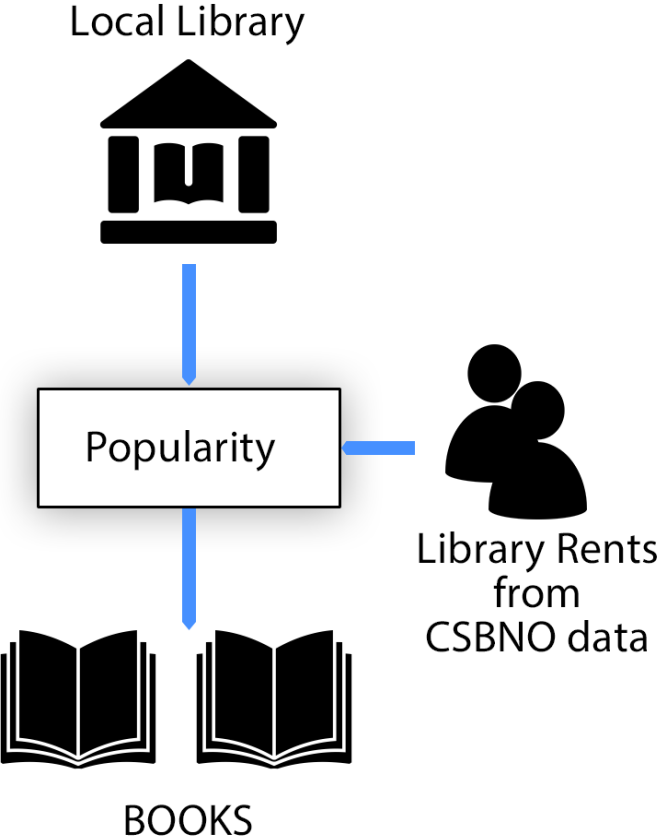

Library Discovery Graph

NSFW Group
Alessandro Tundo
Davide Ginelli
Cezar Sas

Tech stack

Recommendation

Recommendation

OPAC Integration

Using OPAC API we can retrieve the following information:

- Availability & Status
- Location