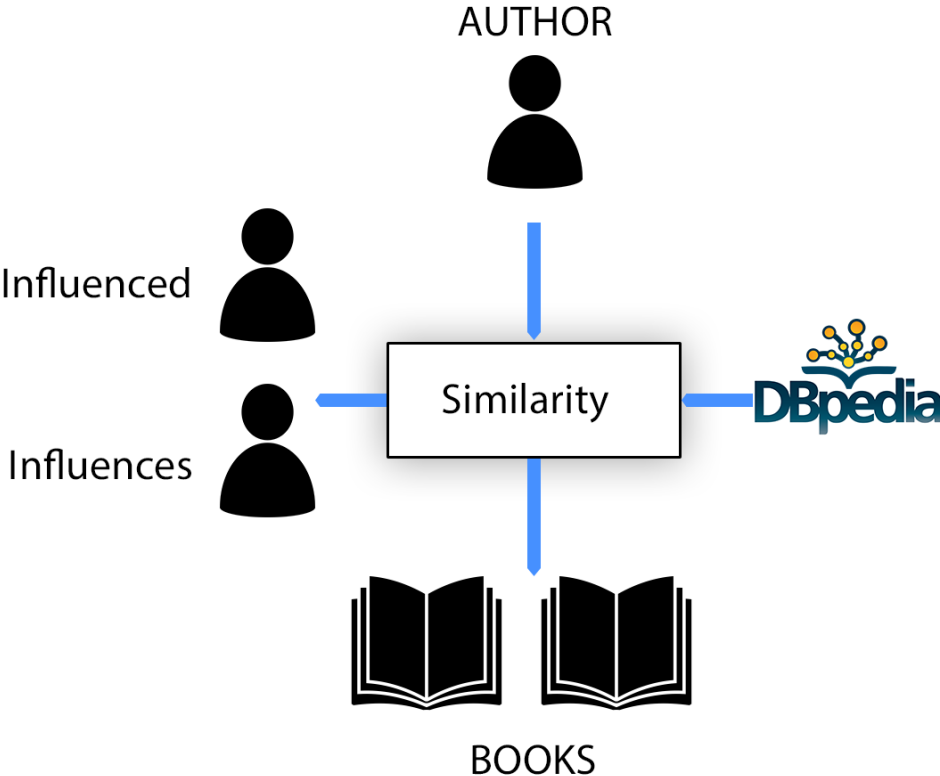

Library Discovery Graph

NSFW Group
Alessandro Tundo
Davide Ginelli
Cezar Sas

Tech stack

Recommendation

Recommendation

OPAC Integration

Using OPAC API we can retrieve the following information:

- Availability & Status
- Location