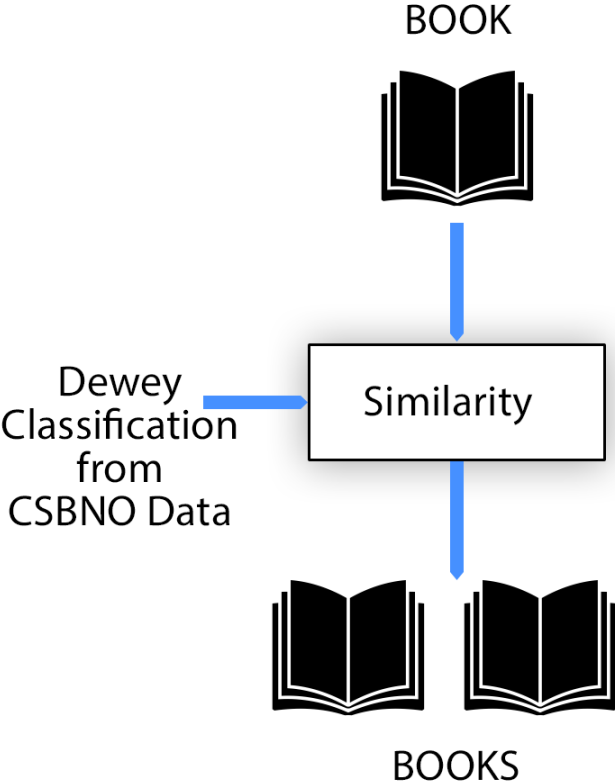

Library Discovery Graph

NSFW Group
Alessandro Tundo
Davide Ginelli
Cezar Sas

Tech stack

Recommendation

Recommendation

OPAC Integration

Using OPAC API we can retrieve the following information:

- Availability & Status
- Location